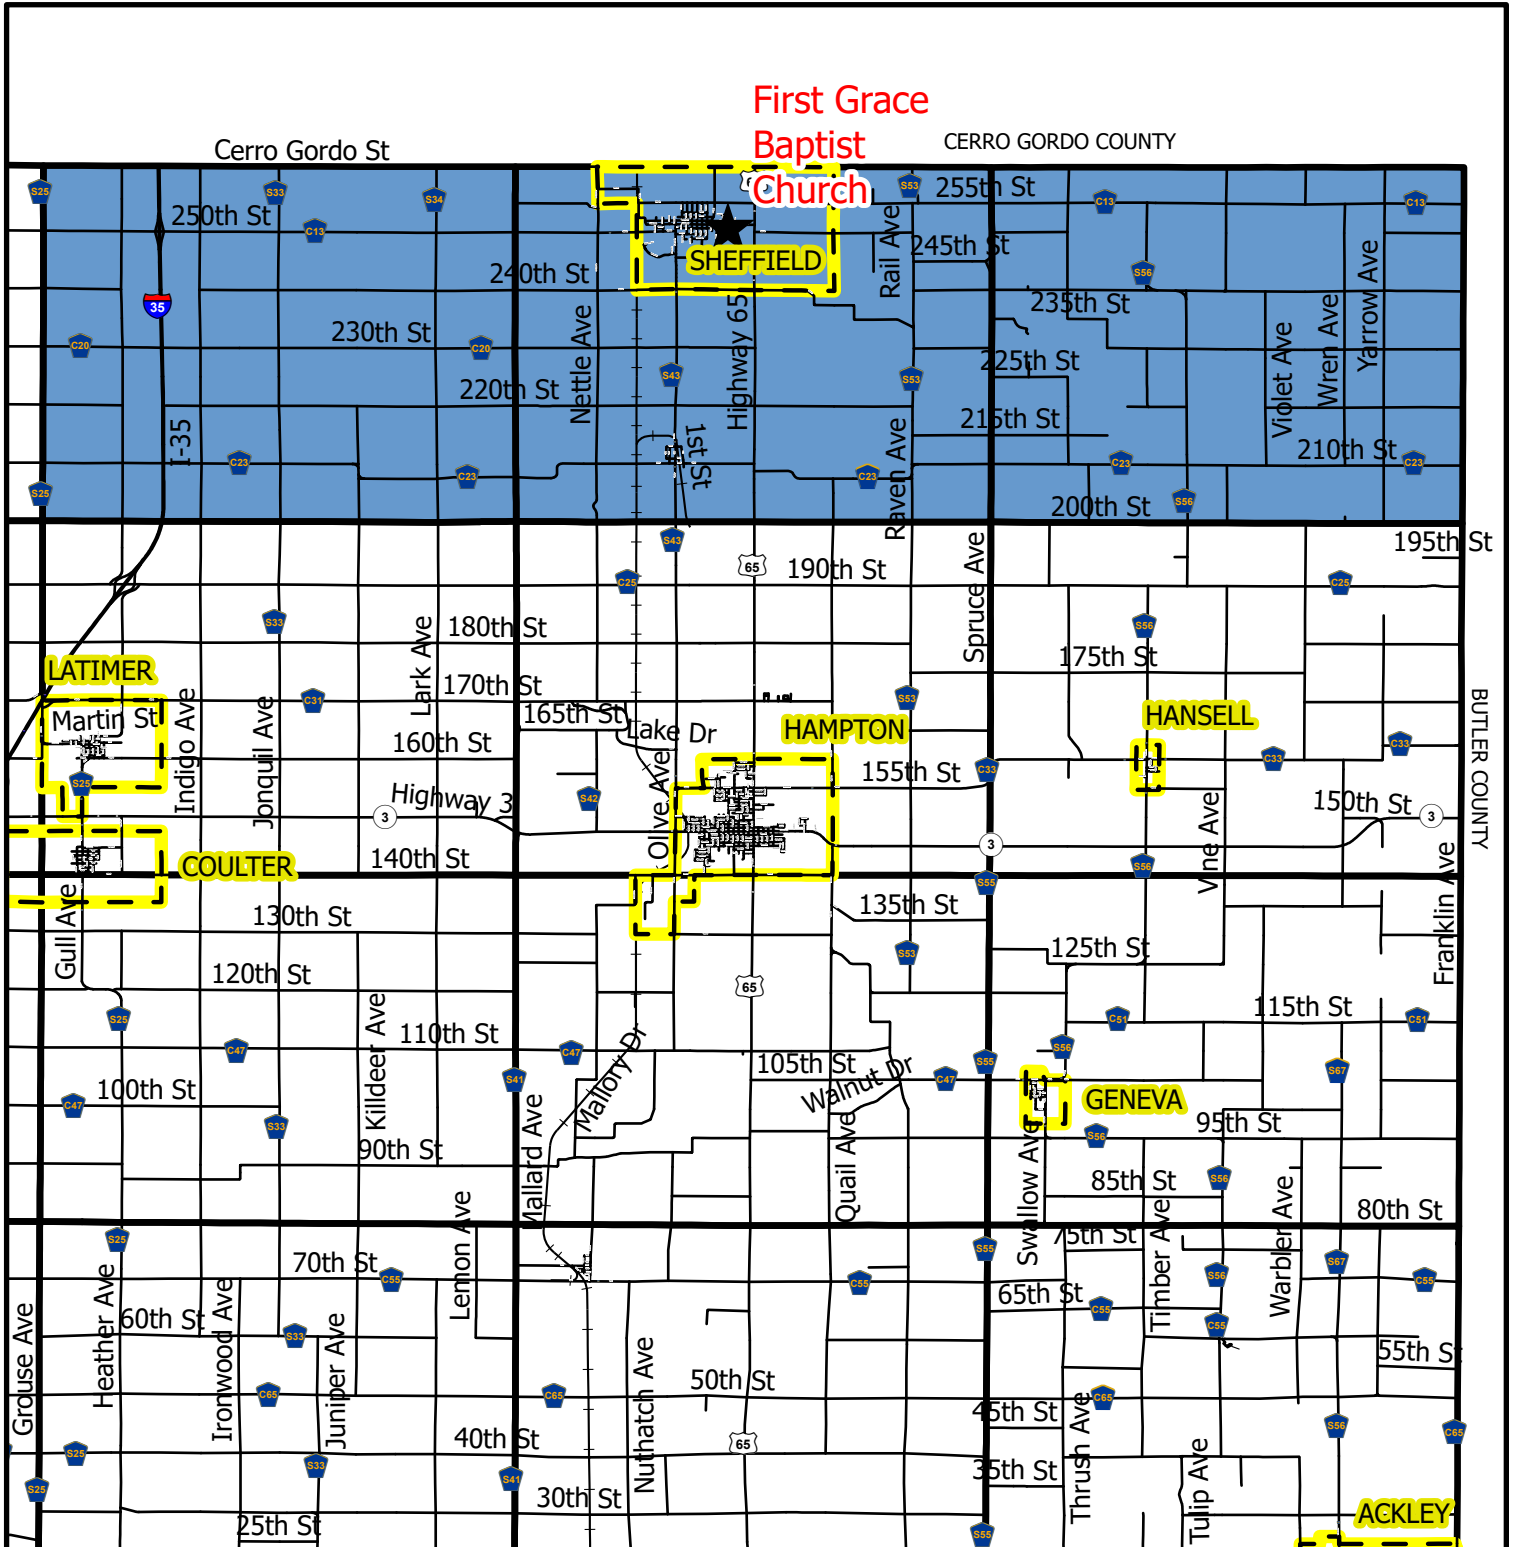

RICHLAND/ROSS/WEST FORK PRECINCT

Richland Township/Ross Township
West Fork Township/Sheffield City

POLLING PLACE LOCATION

First Grace Baptist Church
404 E Gilman St
Sheffield, IA 50475

- Polling Location
- Townships
- Corporate Limit

- Roads
- Railroads

Effective January 15, 2022

Franklin County GIS Department does not guarantee this map to be free from errors or inaccuracies and disclaims any responsibility for interpretations from this map or decisions based thereon. Any errors or omissions should be reported to the Franklin County GIS Department at 641-456-6045 or gis@co.franklin.ia.us. Printed: 5/12/2023