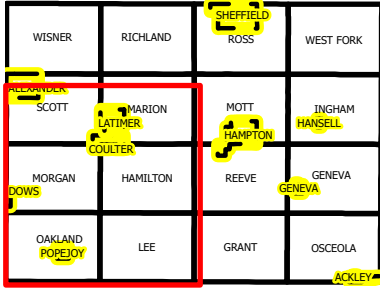

OAKLAND/MORGAN/LEE PRECINCT

Oakland Township/Morgan Township/Lee Township/
Coultter City/Popejoy City/Portion of Dows City

POLLING PLACE LOCATION

Coultter Community Center
109 Main St
Coultter, IA

- Polling Location
- Townships
- Corporate Limit

- Roads
- Railroads