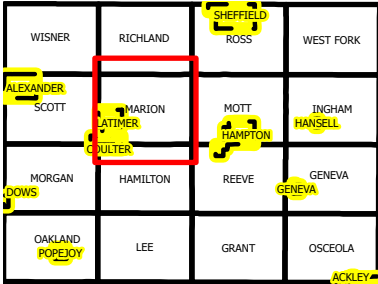

MARION PRECINCT

Marion Township/Latimer City

POLLING PLACE LOCATION

Latimer Community Center
 104 N Akir St
 Latimer, IA

- Polling Location
- Townships
- Corporate Limit

- Roads
- Railroads

Effective January 15, 2022