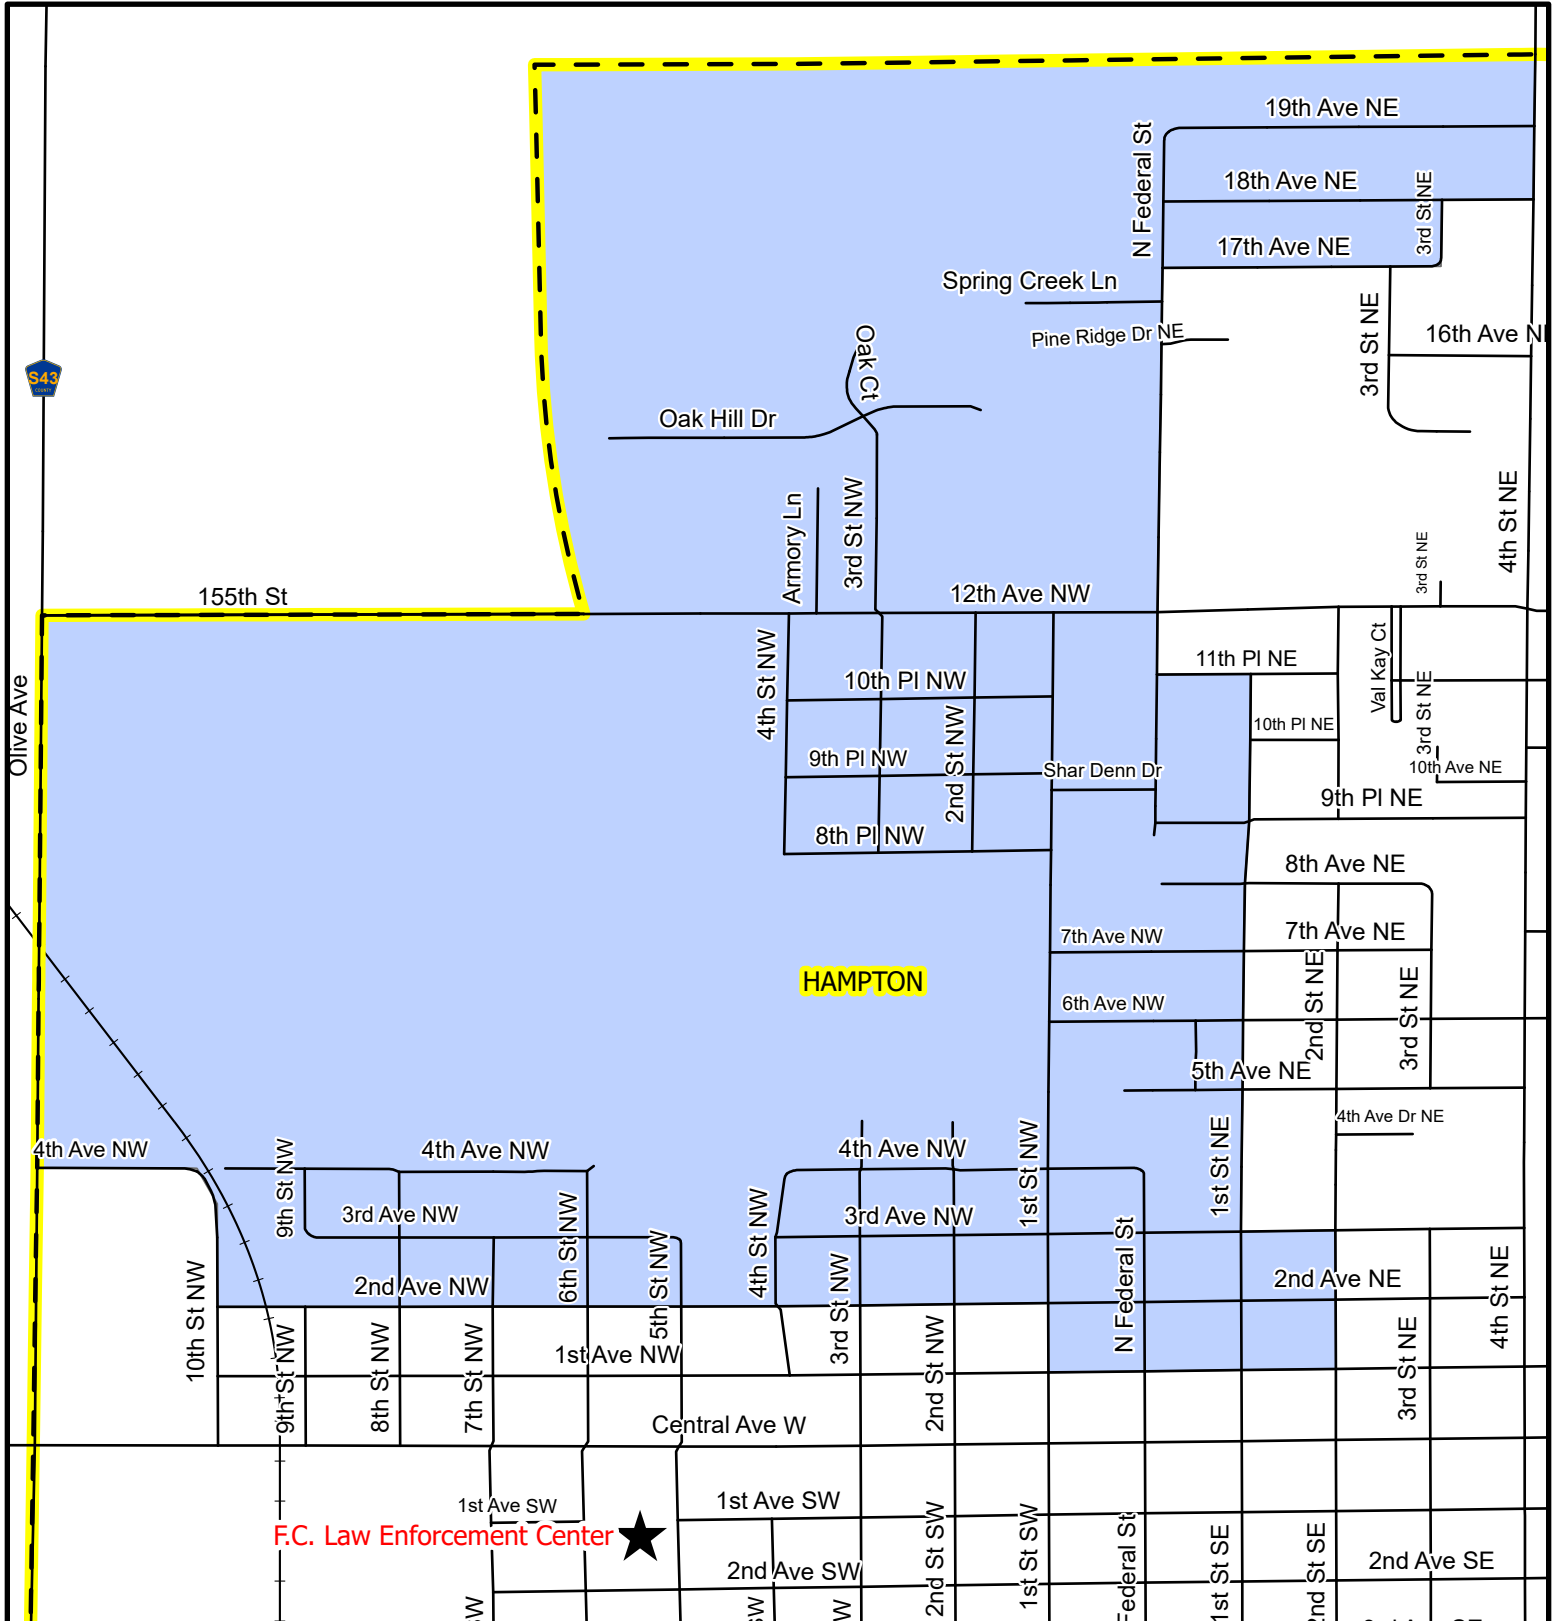

HAMPTON 4 PRECINCT

Northwest Hampton

POLLING PLACE LOCATION
 F.C. Law Enforcement Center
 105 5th St SW
 Hampton, IA

Polling Location

Townships

Corporate Limit

— Roads

— Railroads

Effective January 15, 2022

Franklin County GIS Department does not guarantee this map to be free from errors or inaccuracies and disclaims any responsibility for interpretations from this map or decisions based thereon. Any errors or omissions should be reported to the Franklin County GIS Department at 641-456-6045 or gis@co.franklin.ia.us. Printed: 5/5/2022