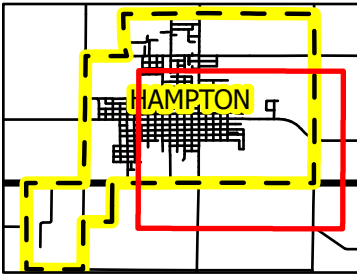

# HAMPTON 2 PRECINCT

Southeast Hampton

## POLLING PLACE LOCATION

St. Paul Lutheran Church  
 17 2nd St NE  
 Hampton, IA

-  Polling Location
-  Townships
-  Corporate Limit

-  Roads
-  Railroads

Effective January 15, 2022