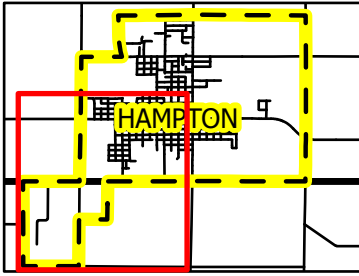

HAMPTON 1 PRECINCT

Southwest Hampton

POLLING PLACE LOCATION
 F.C. Law Enforcement Center
 105 5th St SW
 Hampton, IA

-  Polling Location
-  Townships
-  Corporate Limit

-  Roads
-  Railroads

Effective January 15, 2022