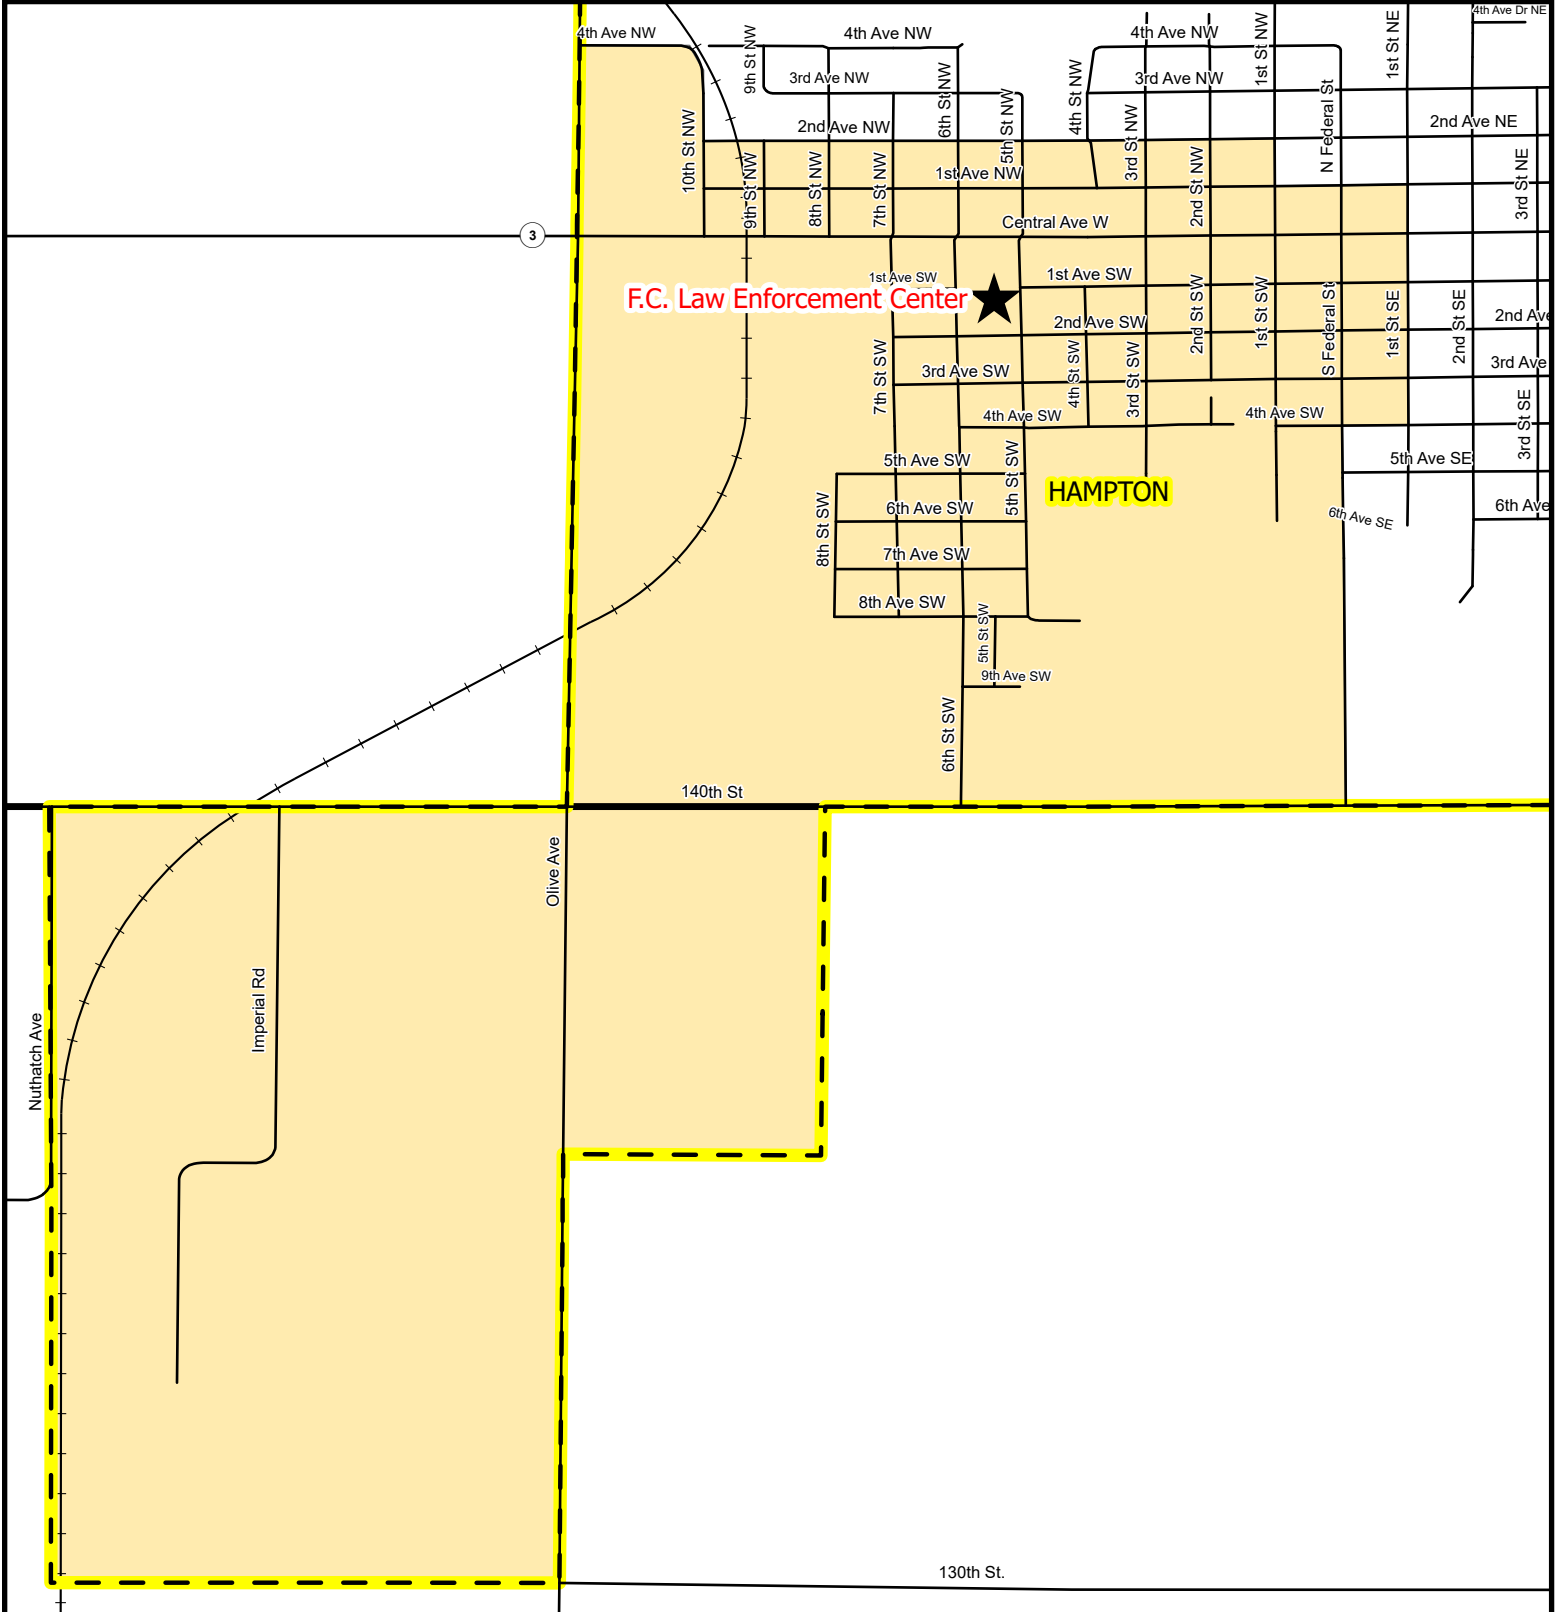

HAMPTON 1 PRECINCT

Southwest Hampton

POLLING PLACE LOCATION
 F.C. Law Enforcement Center
 105 5th St SW
 Hampton, IA

-  Polling Location
-  Townships
-  Corporate Limit

-  Roads
-  Railroads

Effective January 15, 2022

Franklin County GIS Department does not guarantee this map to be free from errors or inaccuracies and disclaims any responsibility for interpretations from this map or decisions based thereon. Any errors or omissions should be reported to the Franklin County GIS Department at 641-456-6045 or gis@co.franklin.ia.us. Printed: 5/5/2022