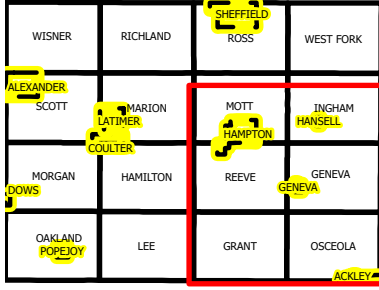

# GRANT/OSCEOLA PRECINCT

Grant Township/Osceola Township  
Portions of Ackley City

**POLLING PLACE LOCATION**  
 Grant Township Hall  
 302 Main St  
 Bradford, IA

- Polling Location
- Townships
- Corporate Limit