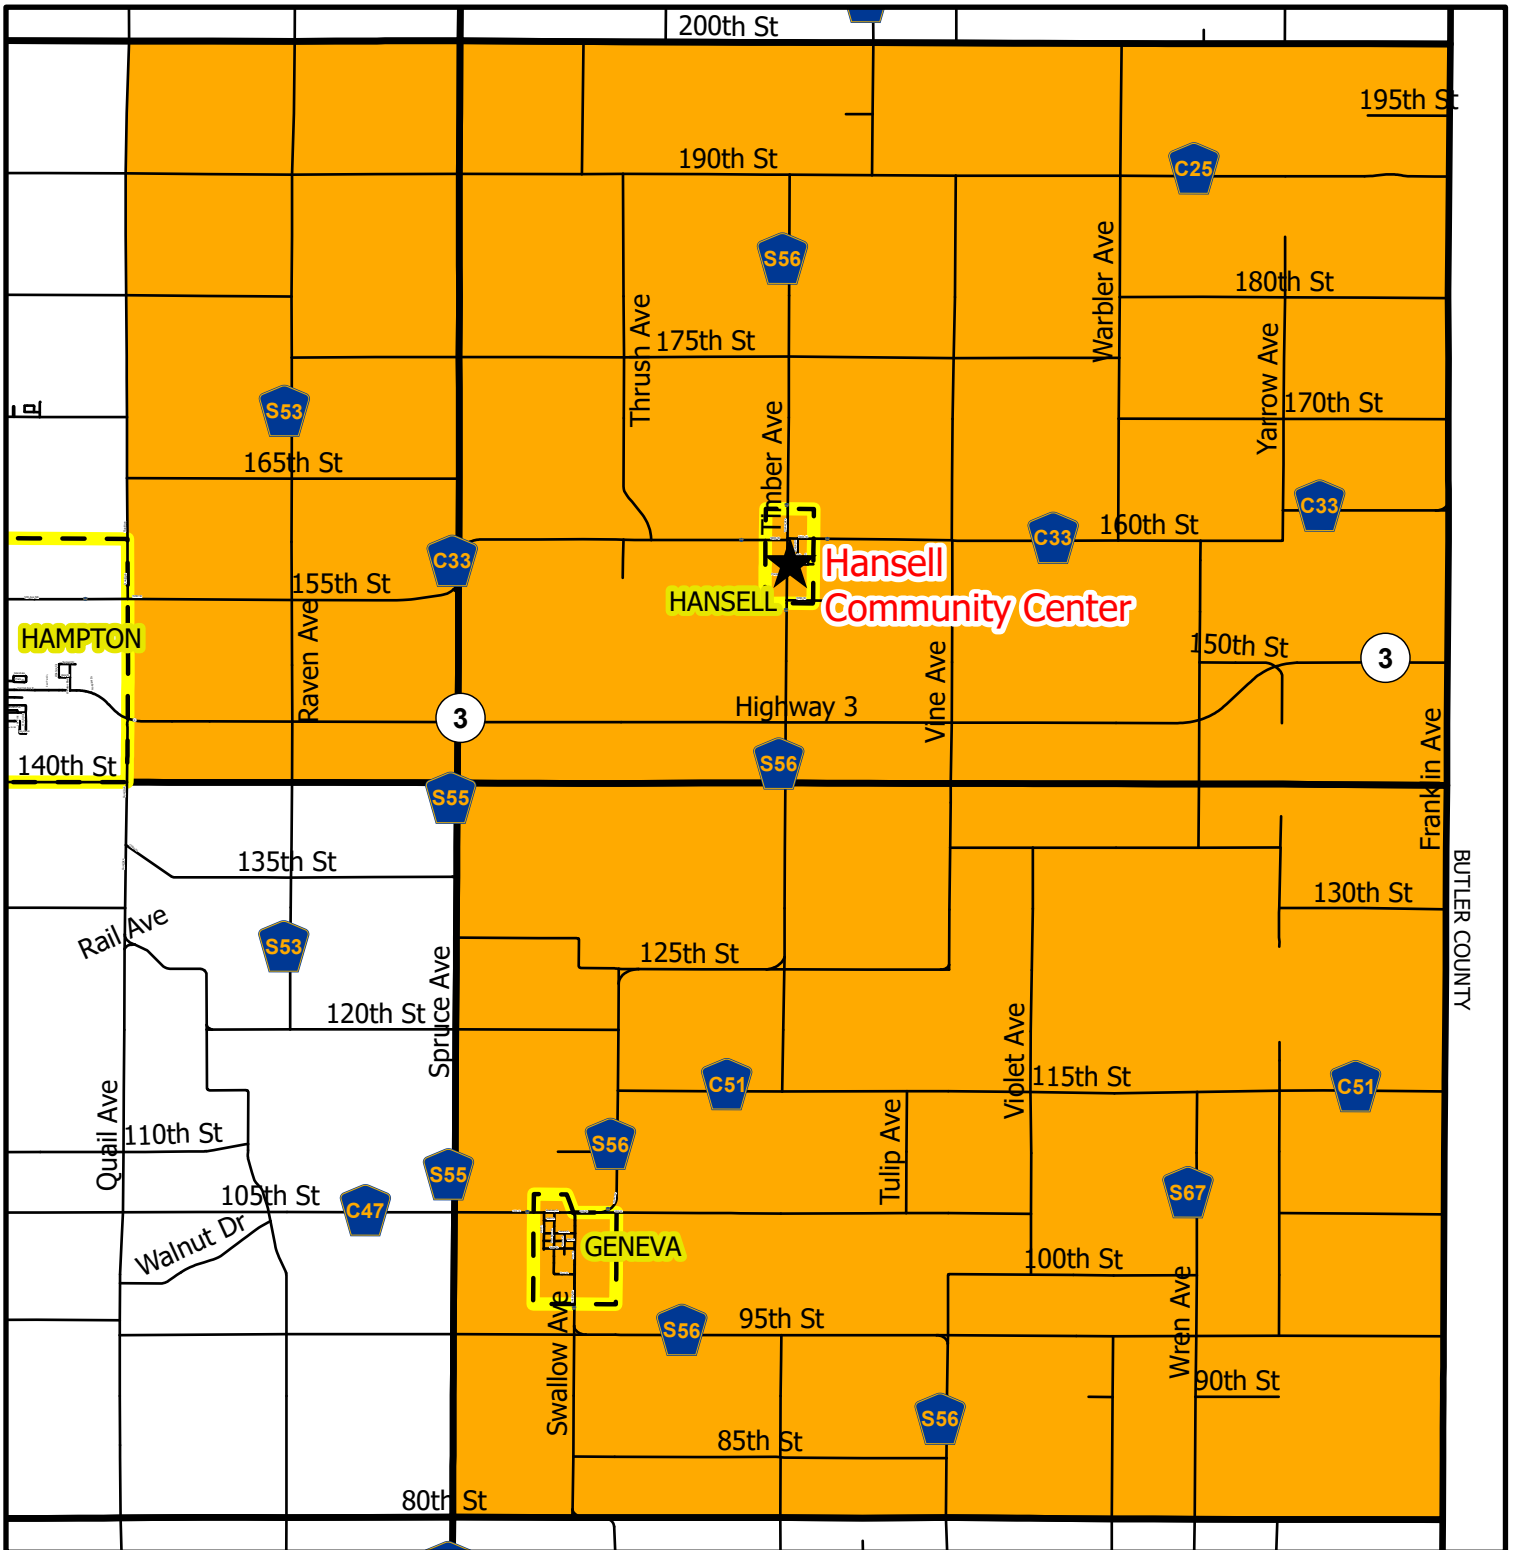

GENEVA/INGHAM/EAST MOTT PRECINCT

Geneva Township/Ingham Township/East Mott Township/
Geneva City/Hansell City

POLLING PLACE LOCATION
 Hansell Community Center
 1471 Timber Ave
 Hansell, IA

- Polling Location
- Townships
- Corporate Limit

- Roads
- Railroads

Effective January 15, 2022

Franklin County GIS Department does not guarantee this map to be free from errors or inaccuracies and disclaims any responsibility for interpretations from this map or decisions based thereon. Any errors or omissions should be reported to the Franklin County GIS Department at 641-456-6045 or gis@co.franklin.ia.us. Printed: 5/5/2022