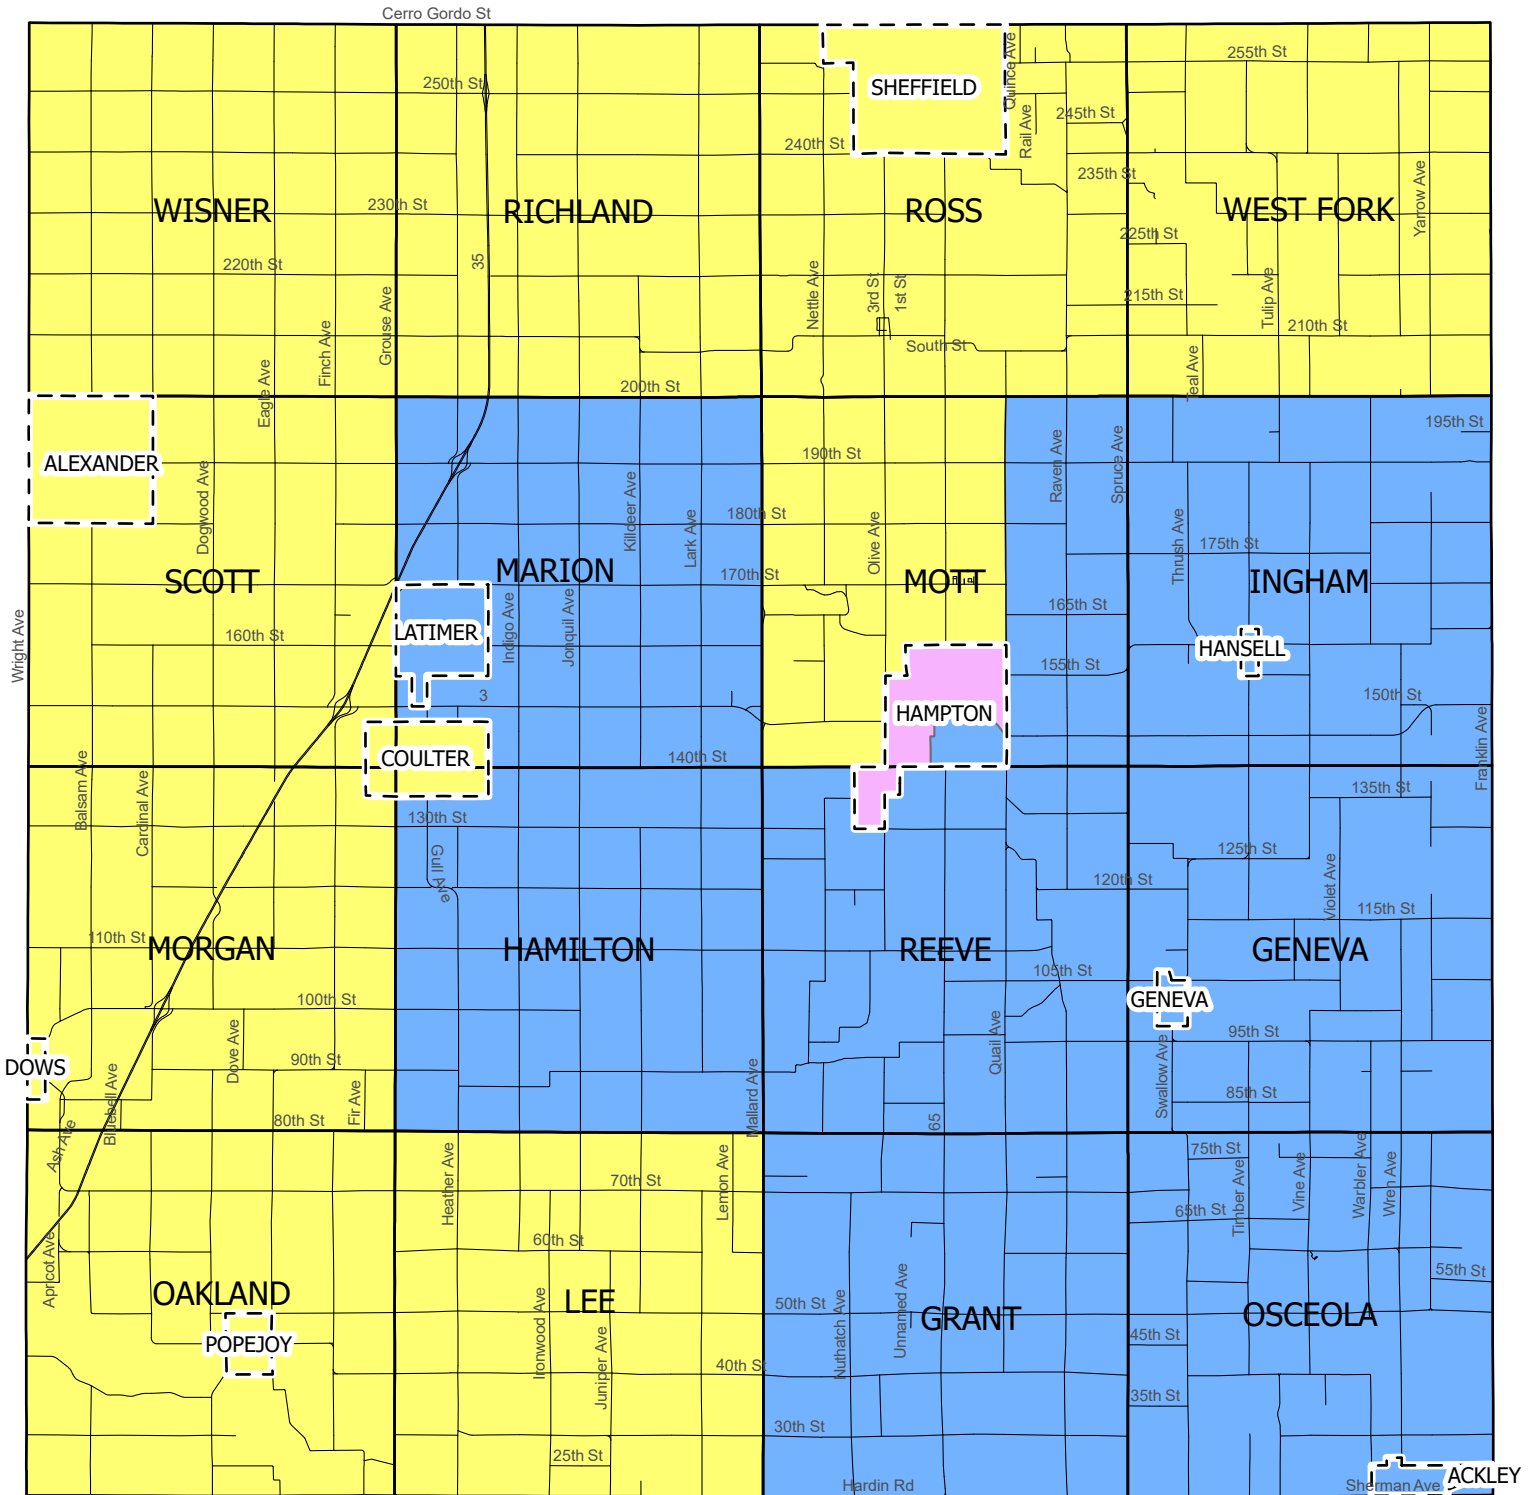

Franklin County, IA Supervisor Districts

Effective February 22, 2022

Supervisor Districts 2022

- District #1 - Population 3,341 (2022)
- District #2 - Population 3,330 (2022)
- District #3 - Population 3,348 (2022)
- CorpPoly
- PolTwpPoly

Franklin County GIS Department does not guarantee this map to be free from errors or inaccuracies and disclaims any responsibility for interpretations from this map or decisions based thereon. Any errors or omissions should be reported to the Franklin CountyGIS Department at 641-456-6045 or gis@co.franklin.ia.us. Printed: 5/3/2022