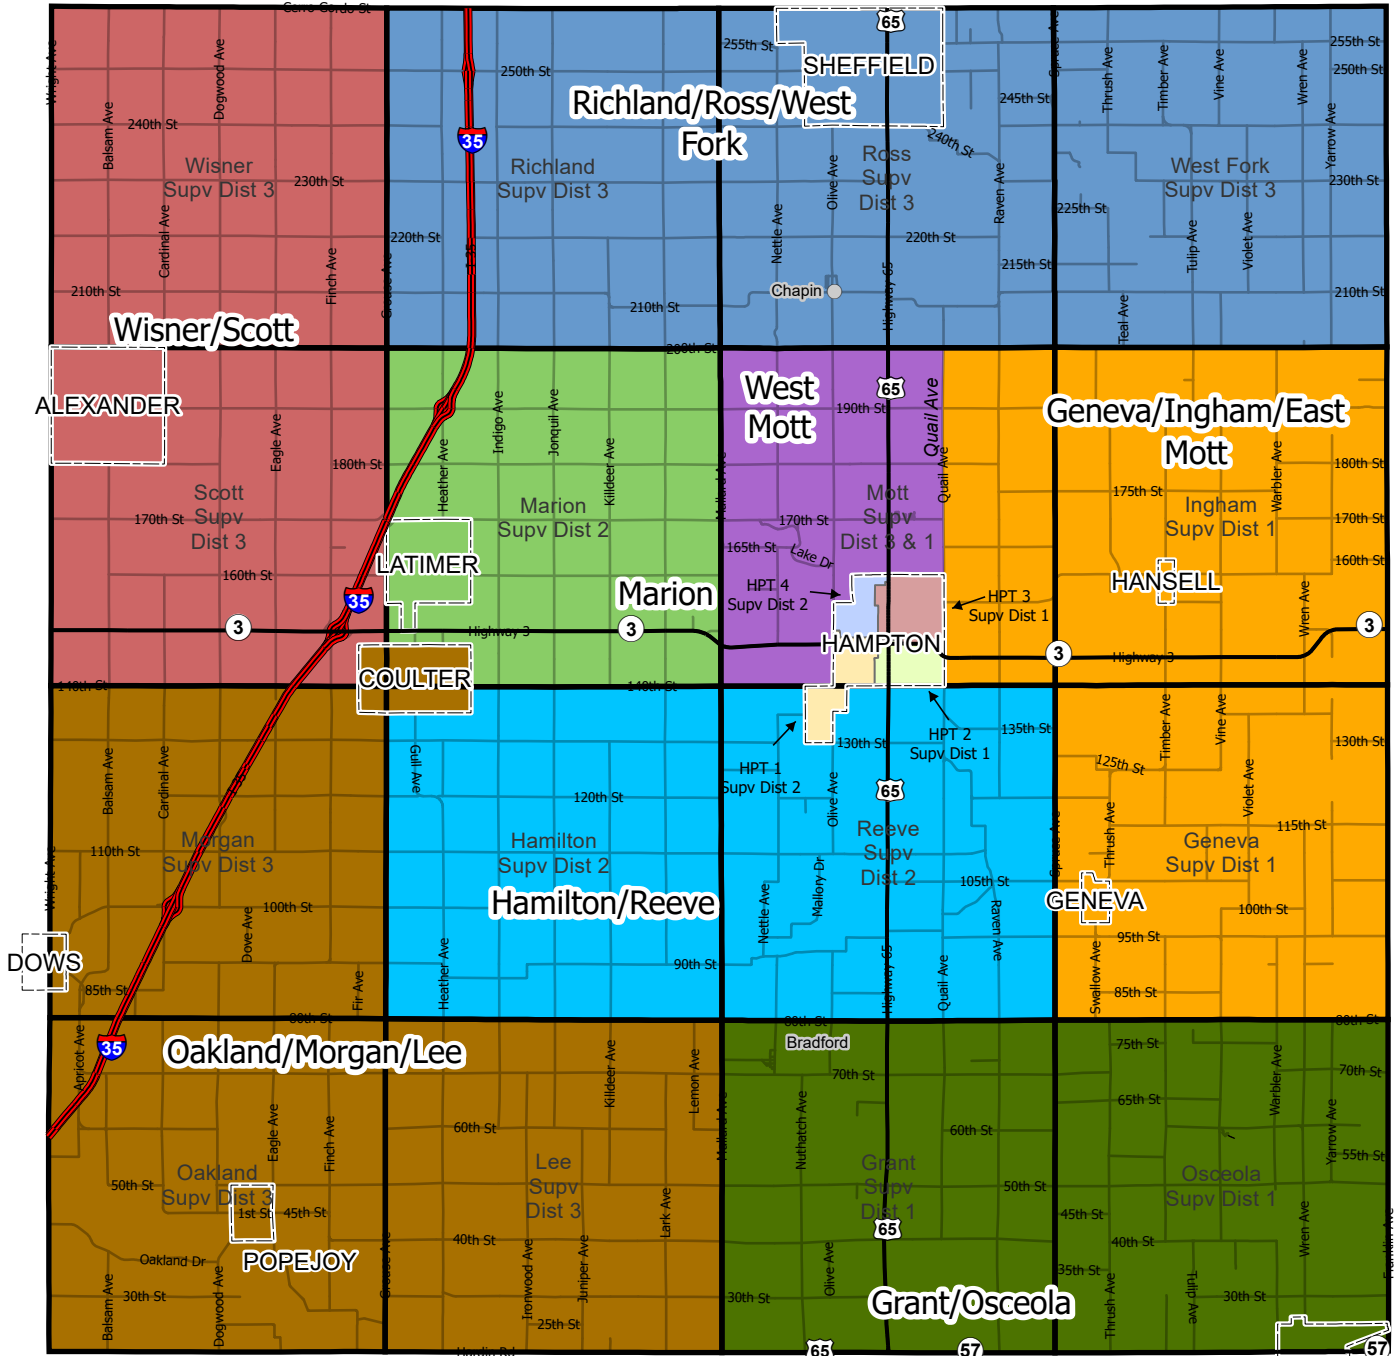

Franklin County Precinct Map

Effective January 15, 2022

POLLING PLACE LOCATIONS

1. Geneva/Ingham/East Mott (inc Hansell City, Geneva City)
2. Grant/Osceola (inc part of Ackley City)
3. Hamilton/Reeve
4. Hampton 1
5. Hampton 2
6. Hampton 3
7. Hampton 4
8. Marion (inc Latimer City)
9. Oakland/Morgan/Lee (inc Coulter City, Popejoy City, part of Dows City)
10. West Mott
11. Richland/Ross/West Fork (inc Sheffield City)
12. Wisner/Scott (inc Alexander City)

Hansell Community Center	1471 Timber Ave	Hansell
Grant Township Hall	302 Main St	Bradford
Maynes Grove Shelter	946 Highway 65	Hampton
F.C. Law Enforcement Center	105 5th St SW	Hampton
St. Paul Lutheran Church	17 2nd St NE	Hampton
St. Patrick Catholic Church	1405 Federal St N	Hampton
F.C. Law Enforcement Center	105 5th St SW	Hampton
Latimer Community Center	104 N Akir St	Latimer
Coulter Community Center	109 Main St	Coulter
St. Paul Lutheran Church	17 2nd St NE	Hampton
Brickyard Bistro	7 Brickyard Rd	Sheffield
Alexander Public Library	409 Harriman St	Alexander