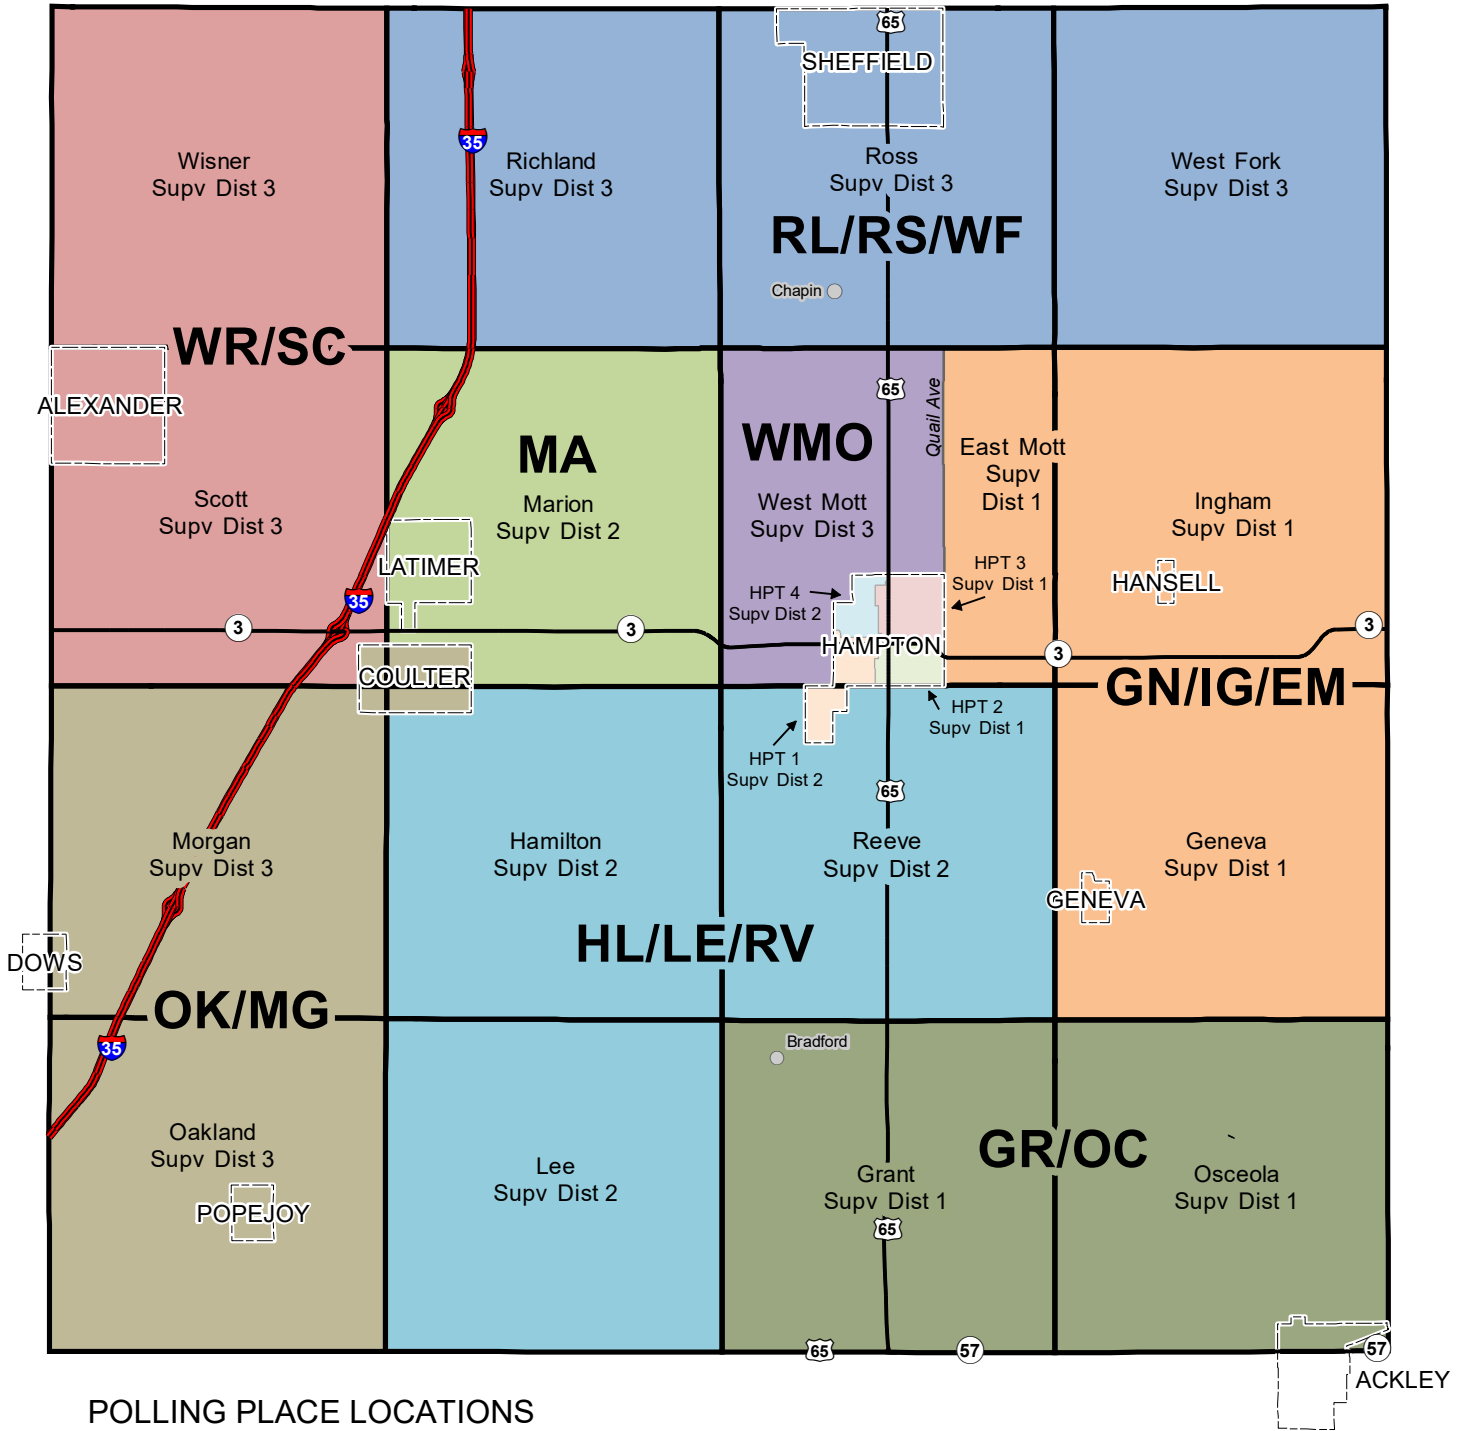

Franklin County Precinct Map

POLLING PLACE LOCATIONS

1. GN/IG/EM - Geneva/Ingham/East Mott (inc Hansell City, Geneva City)
2. GR/OC - Grant/Osceola (inc portion of Ackley City)
3. HL/LE/RV - Hamilton/Lee/Reeve
4. HP1 - Hampton 1
5. HP2 - Hampton 2
6. HP3 - Hampton 3
7. HP4 - Hampton 4
8. MA - Marion (inc Latimer City)
9. OK/MG - Oakland/Morgan (inc Coulter City, Popejoy City, portion of Dows City)
10. WMO - West Mott
11. RL/RS/WF - Richland/Ross/West Fork (inc Sheffield City)
12. WR/SC - Wisner/Scott (inc Alexander City)

Hansell Community Center	1471 Timber Ave	Hansell
Bradford Community Center	302 Main St	Bradford
Maynes Grove Shelter	946 Highway 65	Hampton
Franklin Co Convention Center	1008 Central Ave W	Hampton
Franklin Co Convention Center	1008 Central Ave W	Hampton
Franklin Co Convention Center	1008 Central Ave W	Hampton
Franklin Co Convention Center	1008 Central Ave W	Hampton
Latimer Community Center	104 N Akir St	Latimer
Coulter Community Center	109 Main St	Coulter
Franklin Co Convention Center	1008 Central Ave W	Hampton
Ridge Stone Golf Club	7 Brickyard Road	Sheffield
Latimer Community Center	104 N Akir St	Latimer