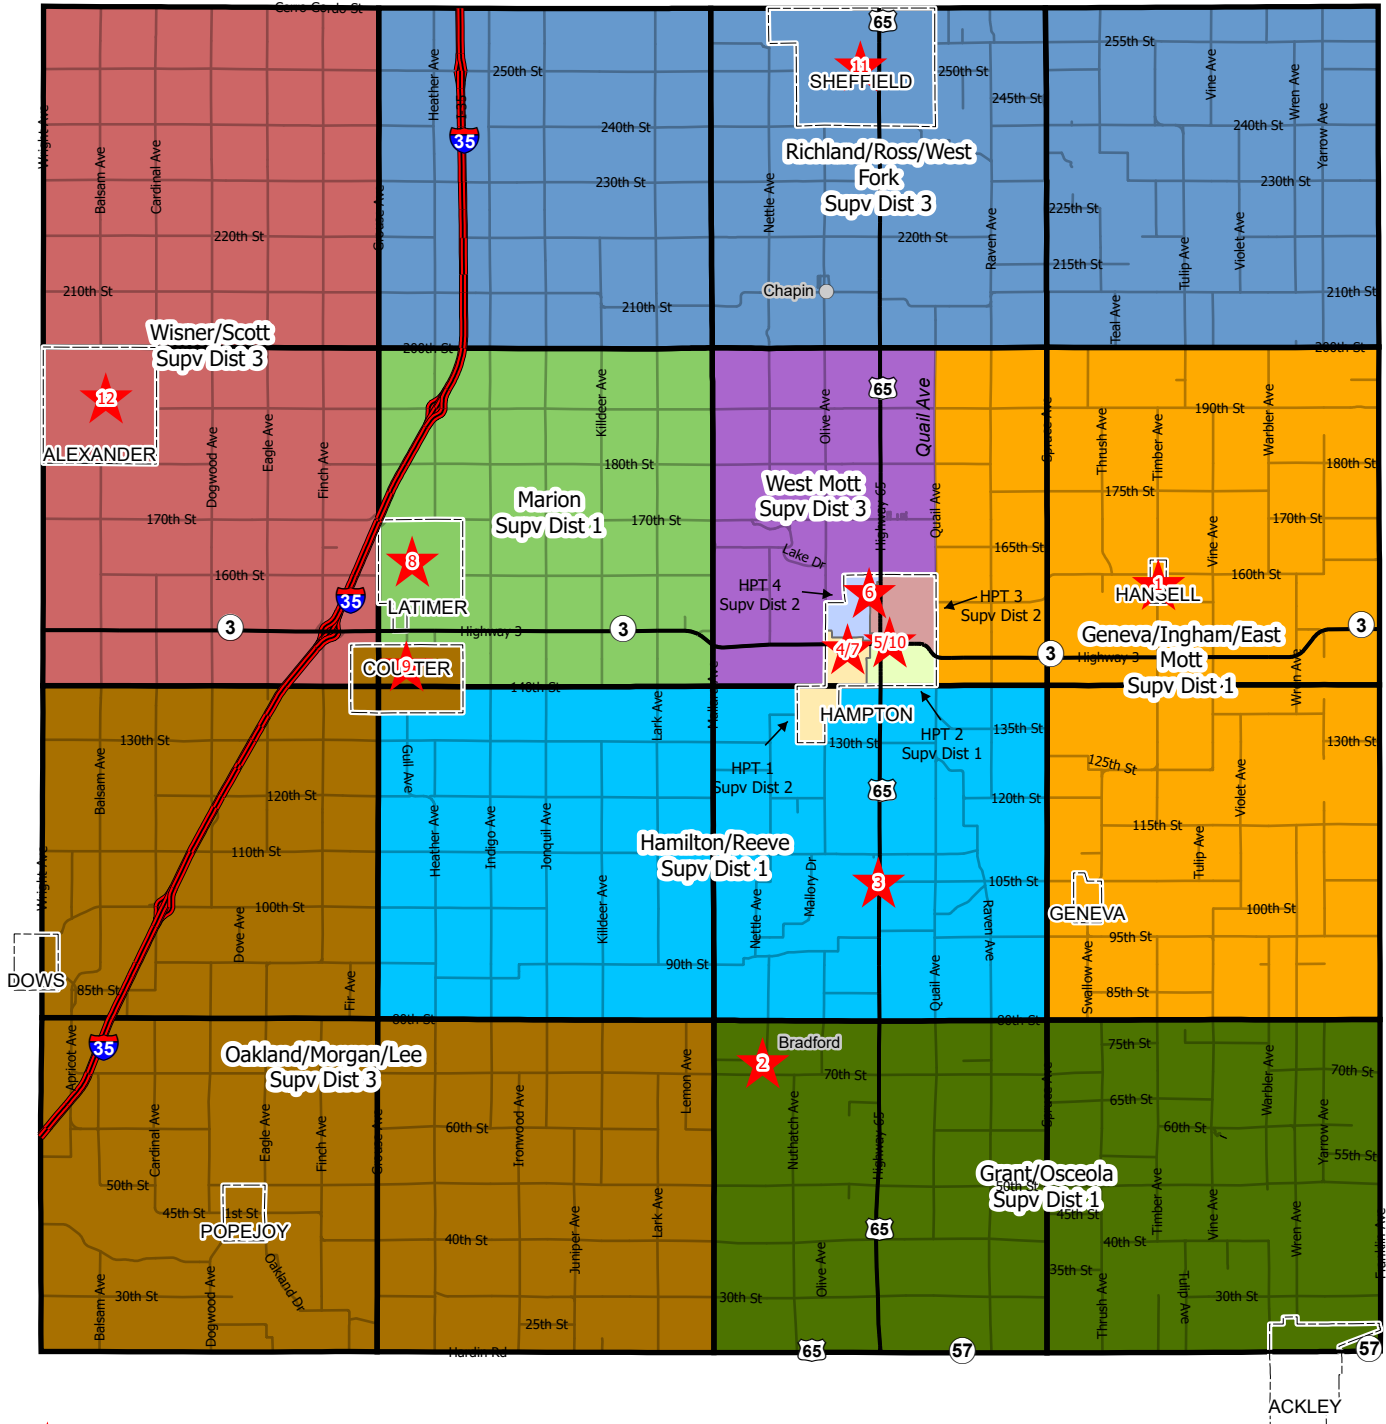

# Franklin County Precinct Map

Effective January 15, 2022

## ★ POLLING PLACE LOCATIONS

1. Geneva/Ingham/East Mott (inc Hansell City, Geneva City)
2. Grant/Osceola (inc part of Ackley City)
3. Hamilton/Reeve
4. Hampton 1
5. Hampton 2
6. Hampton 3
7. Hampton 4
8. Marion (inc Latimer City)
9. Oakland/Morgan/Lee (inc Coulter City, Popejoy City, part of Dows City)
10. West Mott
11. Richland/Ross/West Fork (inc Sheffield City)
12. Wisner/Scott (inc Alexander City)

Hansell Community Center	1471 Timber Ave	Hansell
Grant Township Hall	302 Main St	Bradford
Maynes Grove Shelter	946 Highway 65	Hampton
F.C. Law Enforcement Center	105 5th St SW	Hampton
St. Paul Lutheran Church	17 2nd St NE	Hampton
St. Patrick Catholic Church	1405 Federal St N	Hampton
F.C. Law Enforcement Center	105 5th St SW	Hampton
Latimer Community Center	104 N Akir St	Latimer
Coulter Community Center	109 Main St	Coulter
St. Paul Lutheran Church	17 2nd St NE	Hampton
First Grace Baptist Church	404 E Gilman St	Sheffield
Alexander Public Library	409 Harriman St	Alexander